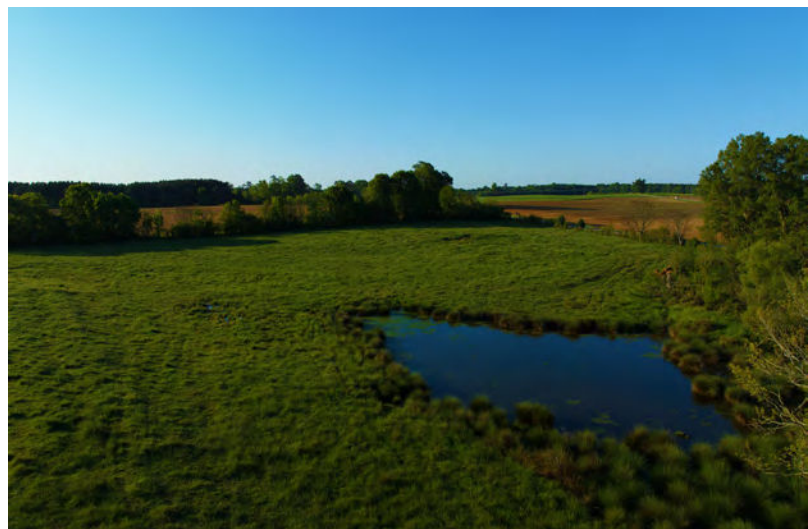

BUSH RIVER RANCH LOT 22

±22.8 Acres | Newberry County

CROWDER ROAD KINARDS, SC • FOR SALE

KNOX DUNCAN

Associate

864.608.0029

kduncan@reedyg.com

REEDY LAND CO.

P.O. Box 17009

Greenville, SC 29606

864.610.5869

reedylandco.com